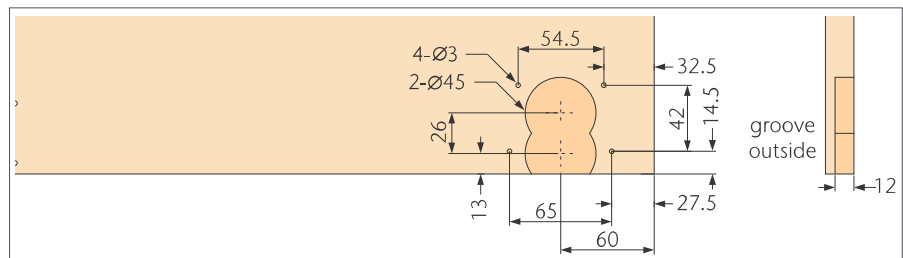

A (16mm)	A (18mm)	A (19mm)
C	16mm	16mm	16mm
D	22mm	24mm	25mm
E	6mm	6mm	6mm