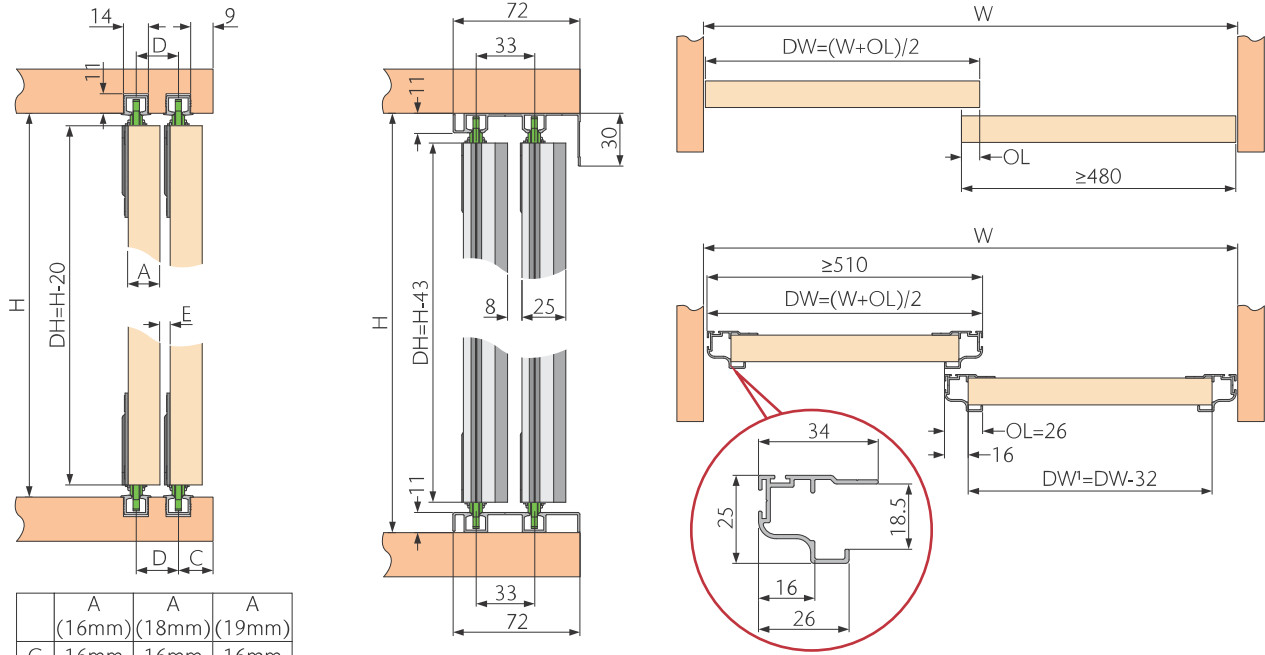

# opk FLAGSHIP 5 W

max. 2600mm

max. 1500mm

W ≥ 16mm

± 2-3mm

Möbel Systeme  
Furniture systems

## Technische Zeichnung

Technical drawing

	A (16mm)	A (18mm)	A (19mm)
C	16mm	16mm	16mm
D	22mm	24mm	25mm
E	6mm	6mm	6mm