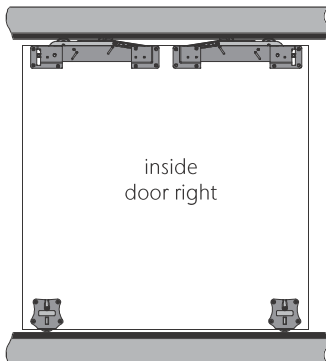

A (16mm)	A (18mm)	A (19mm)
C	16mm	16mm	16mm
D	22mm	24mm	25mm
E	6mm	6mm	6mm